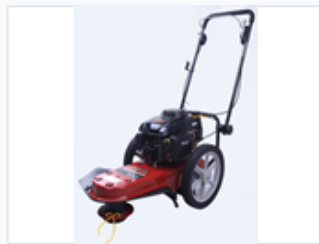

ADDITIONAL IMAGES

Product Overview

High-Performance Field Trimmer

This robust field trimmer is engineered for heavy-duty brush clearing and vegetation management in demanding environments. Featuring a powerful 160cc, 5.5HP vertical engine, it provides consistent performance for maintaining large properties and overgrown areas. The design prioritizes operator comfort and maneuverability with an adjustable handle and large 14-inch wheels, making it an ideal tool for professional landscaping maintenance.

Engine & Performance

Engine Specifications

160 cc

Displacement

5.5 HP

Power Output

Engine Type	4-stroke, JF1P64FJV
Starting Mode	Priming and pull starter

Cutting Capabilities

Cutting Width	56 cm
Cutting Height Range	1.5 - 3 inches
Trimmer Line Diameter	4 mm