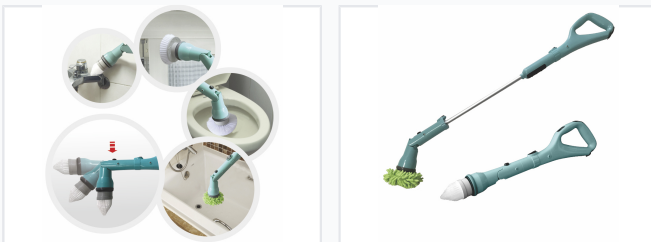

Electric Spin Power Scrubber with Interchangeable Brush Heads

This electric spin scrubber is designed for versatile cleaning in various household applications. It features interchangeable brush heads, an extendable handle, and a powerful motor for efficient cleaning of different surfaces.

ADDITIONAL IMAGES

Product Overview

Professional Cleaning Efficiency

This electric spin power scrubber is designed for versatile household and commercial cleaning, featuring a cordless, rechargeable design that eliminates the need for manual scrubbing. Equipped with an extendable wand reaching up to 104cm and a powerful high-torque motor, it effectively tackles soap scum, grime, and dirt in hard-to-reach areas. The unit includes three interchangeable brush heads, making it an ideal solution for maintaining bathrooms, kitchens, floors, and automotive surfaces.

Features

Included Brush Heads

Brush Type	Primary Application
Big Flat Brush	Large surfaces like floors, tiles, walls, glass
Round Brush	Concave areas like bathtubs or sinks
Corner Scrubber	Tight, hard-to-reach places like grout and corners

Key Features

Cordless Design, Water-Resistant, Extendable Handle, Hi/Low Speed Touch Switch, Rechargeable