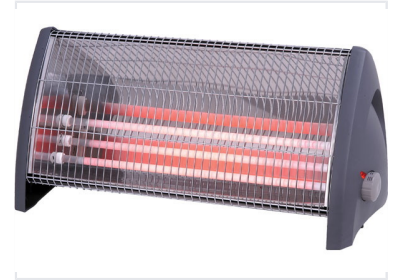

# Electric Space Heater with Quartz Heating Elements

This electric space heater is designed for indoor use and provides supplemental heating to small spaces. It features quartz or halogen heating elements that emit a red glow when active and has a control knob for adjusting the heat settings.

### Efficient Supplemental Heating

This electric space heater utilizes high-performance quartz heating elements to provide rapid, targeted warmth for small indoor areas. Featuring a robust design with a protective metal grill, it ensures both safety and durability for daily use. The integrated control knob allows for precise heat adjustment, making it a reliable solution for maintaining a comfortable environment.

### Key Features

- Protective metal safety grill
- Adjustable heat settings
- Durable housing construction
- Visible glow heating indicators

Heating Technology	Quartz elements
Application Environment	Indoor Use, Small Spaces
Housing Material	Gray plastic housing