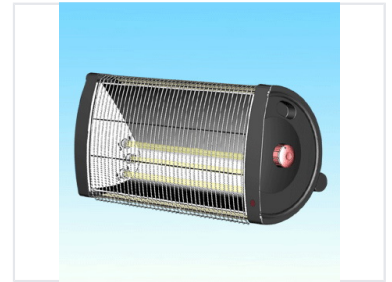

# Electric Space Heater with Protective Grill

This electric space heater is designed to provide localized warmth. It features a metallic protective grill on the front and a control knob on the side for adjusting settings.

### Efficient Localized Warming

This electric space heater is designed to provide rapid and consistent warmth for indoor environments. Featuring a robust metallic protective grill, it balances safety with performance by shielding the heating elements while ensuring optimal heat distribution. The user-friendly control knob allows for precise adjustment of heating settings to meet specific comfort requirements.

### Design Type

Cylindrical electric space heater