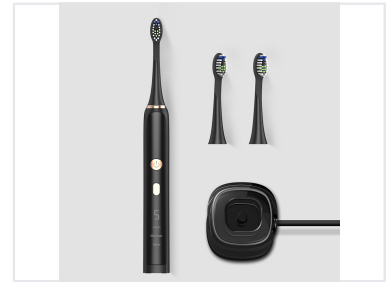

Electric Sonic Toothbrush with Multiple Cleaning Modes

This electric sonic toothbrush utilizes sonic vibration technology for advanced oral hygiene. It features multiple cleaning modes, including clean, massage, and whitening, and includes a charging base with interchangeable brush heads.

ADDITIONAL IMAGES

Product Overview

Advanced Sonic Oral Care

This electric sonic toothbrush utilizes a twin-engine magnetic levitation motor to deliver a 6mm wide bristle swing for highly effective cleaning. With 15 customizable cleaning combinations—comprising 5 modes and 3 intensity levels—it caters to a wide range of oral hygiene needs. The device features a smart 2-minute timer with 30-second interval indicators, ensuring professional-grade brushing habits every time.

Performance Metrics

Brushing Speed

40000 VPM
Max Strokes

32000 VPM
Min Strokes

Available Modes

- Clean
- Massage
- White

Power & Battery

Battery Life	Up to 3 weeks (based on twice-daily 2-minute use)
Charging Type	Inductive Charging, USB Interface

Physical Specifications

Weight	215 g
--------	-------

Smart Features

Indicators

30s Interval • Power Shortage • Power-off Protection

Smart Timer

Yes