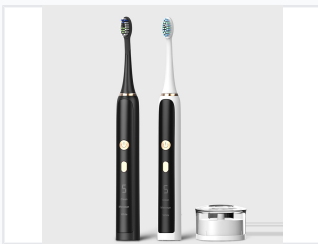

Electric Sonic Toothbrush with Multiple Cleaning Modes

This electric sonic toothbrush utilizes sonic vibration technology for advanced oral hygiene. It features multiple cleaning modes, including clean, massage, and whitening, and includes a charging base with interchangeable brush heads.

ADDITIONAL IMAGES

Product Overview

Advanced Sonic Oral Care

This electric sonic toothbrush utilizes a twin-engine magnetic levitation motor to deliver a 6mm wide bristle swing for highly effective cleaning. With 15 customizable cleaning combinations—comprising 5 modes and 3 intensity levels—it caters to a wide range of oral hygiene needs. The device features a smart 2-minute timer with 30-second interval indicators, ensuring professional-grade brushing habits every time.