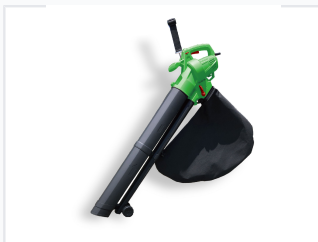

ADDITIONAL IMAGES

Product Overview

Professional Leaf Management System

This versatile 3-in-1 electric system functions as a high-performance blower, vacuum, and mulcher. Designed for efficient garden maintenance, it features a quick-flip switch to toggle between modes and an innovative tube design that reaches under furniture. The heavy-duty internal construction ensures consistent performance for seasonal cleanup tasks.

Performance Specifications

Mulch Ratio

18 :1

Mulch Ratio

Operational Controls

Electronic Variable Speed, Quick Mode Switch

Technical Details

Core Functions

- Blower
- Vacuum
- Mulcher

Impeller Material

Metal with integrated shredder blade