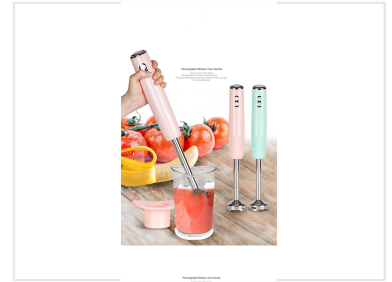

Electric Immersion Hand Blender

This electric immersion hand blender features a powerful motor for efficient blending, pureeing, and chopping. Its detachable components are dishwasher-safe for convenient cleaning.

ADDITIONAL IMAGES

Product Overview

Cordless Immersion Blender

This portable, cordless hand blender offers exceptional convenience for modern kitchens. Designed with a powerful DC motor and a rechargeable battery, it provides the freedom to blend, puree, and chop without being tethered to a wall outlet. Its ergonomic design and safety features, including a child lock, make it a reliable and versatile tool for various food preparation tasks.