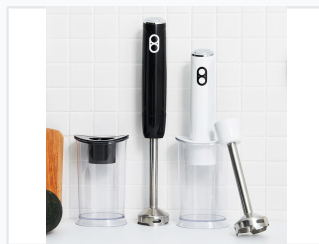

Electric Immersion Hand Blender

This electric immersion hand blender features a powerful motor for efficient blending, pureeing, and chopping. Its detachable components are dishwasher-safe for convenient cleaning.

ADDITIONAL IMAGES

Product Overview

Cordless Immersion Blender

This portable, cordless hand blender offers exceptional convenience for modern kitchens. Designed with a powerful DC motor and a rechargeable battery, it provides the freedom to blend, puree, and chop without being tethered to a wall outlet. Its ergonomic design and safety features, including a child lock, make it a reliable and versatile tool for various food preparation tasks.