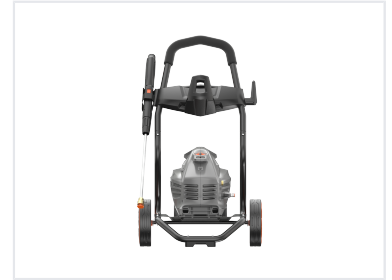

# Electric High-Pressure Washer with Adjustable Nozzle

This electric high-pressure washer is designed for versatile cleaning applications. It features a durable frame with integrated wheels for easy maneuverability and an adjustable nozzle for varied cleaning tasks.

## ADDITIONAL IMAGES

### Professional Cleaning Performance

This electric high-pressure washer is engineered for versatile outdoor cleaning applications, ranging from decks and patios to vehicles and siding. Featuring a durable frame with integrated wheels, it offers excellent maneuverability and convenience. The unit combines a high-performance motor with an aluminum casing for reliability, ensuring consistent pressure for demanding tasks.