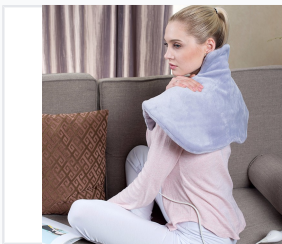

Electric Heated Neck and Shoulder Wrap

This electric neck and shoulder wrap provides soothing heat therapy to relieve muscle tension. Its ergonomic design and adjustable heat settings offer customized comfort.

ADDITIONAL IMAGES

Product Overview

Soothing Comfort for Neck and Shoulders

This electric heated neck and shoulder wrap is designed to provide targeted heat therapy for muscle tension and stiffness. Crafted from super cosy flannel, it offers a comfortable fit that contours to your body for maximum relief. With adjustable temperature settings, an intuitive controller, and built-in safety features like automatic shut-off and overheating protection, it is an ideal solution for home or office relaxation.

Technical Specifications

Power Consumption	50 W
Operating Voltage	100-120V
Heating Technology	PTC+NTC Fast Heating System

Design & Comfort

Dimensions	18x25 inches
Material	Super cosy flannel

Features & Controls