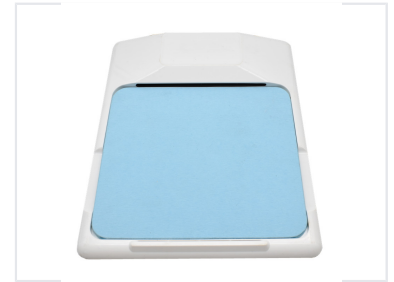

# Electric Foot Drying Mat

This electric foot mat is designed to automatically dry feet. It provides a convenient and efficient way to ensure feet are dry, enhancing personal comfort and hygiene.

### Key Functionalities

- Automatic foot drying functionality
- Integrated LED weight display
- Durable plastic frame construction
- Rectangular design for optimal coverage