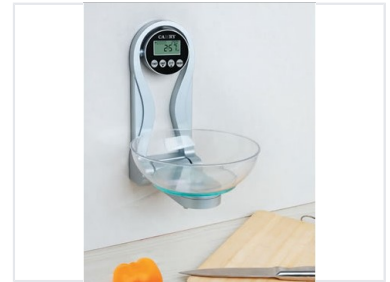

Digital Wall-Mounted Kitchen Scale with Bowl

This digital kitchen scale is designed to be mounted on the wall, saving counter space. It features a clear bowl for easy measuring and a digital display for weight and temperature readings.

Product Overview

Space-Saving Culinary Precision

This wall-mounted digital kitchen scale offers a smart, space-saving solution for modern kitchens. Designed for efficiency, it features an integrated bowl and a clear digital display that provides both weight and temperature readings. Its compact footprint makes it an ideal choice for professional or home kitchens where counter space is at a premium.

Key Features

Core Features

- Wall-mounted design for space optimization
- Integrated weighing bowl
- Dual-function digital display
- Weight measurement
- Temperature monitoring

Technical Specifications

Display Metrics