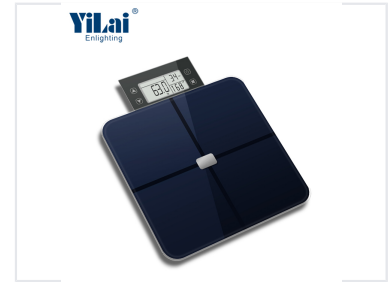

# Digital Body Fat Scale with Removable Display

This digital body fat scale measures weight, body fat, body water, muscle mass, and other key health metrics. It features a removable display that can be used as a clock and supports multiple user profiles.

### Physical Dimensions

Component	Dimensions
Scale Body	319 x 319 x 27 mm
LCD Display	91 x 44 mm
Platform Material	Tempered Glass