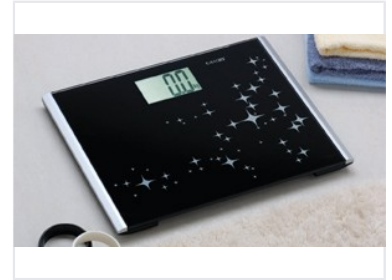

# Digital Bathroom Scale with Star Decoration

This digital bathroom scale features a black surface with a star-like decoration. It accurately measures weight for personal health monitoring.

### Product Overview

This digital bathroom scale features a sleek, modern design with a unique star-patterned surface. Designed for precision and ease of use, it provides clear weight readings in kilograms. Its compact and aesthetic profile makes it a stylish addition to any bathroom environment.