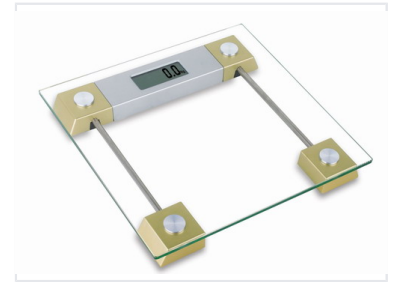

Digital Bathroom Scale with Stainless Steel Support

This digital scale features a glass platform and stainless steel support rods. Weight is displayed digitally in kilograms for easy reading.

Product Overview

Modern Precision Weighing

This digital bathroom scale combines a sleek, modern aesthetic with robust construction. Featuring a durable glass platform reinforced by stainless steel support rods, it is designed for reliable home use. The intuitive digital interface provides clear, accurate weight readings in kilograms, making it an essential tool for daily health monitoring.

Technical Specifications

Color Scheme

Silver • Gold

Materials

Tempered Glass, Stainless Steel

Units

kg

Application