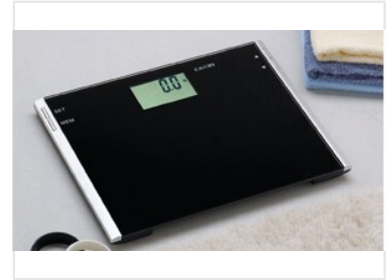

## Digital Bathroom Scale with LCD Display

This digital bathroom scale features a sleek black glass platform and a clear LCD display. It provides precise weight measurements and complements modern bathroom decor with its design.

#### Modern Precision Monitoring

This digital bathroom scale features a sleek black glass platform designed to complement contemporary bathroom decor. Equipped with advanced sensors, it provides highly accurate weight tracking for personal health and fitness monitoring. The device includes user-friendly features such as an auto-on/off function and overload indication, ensuring reliability and ease of use for everyday health management.

### Technical Specifications

|                   |       |
|-------------------|-------|
| Display Type      | LCD   |
| Platform Material | Glass |
| Platform Color    | Black |