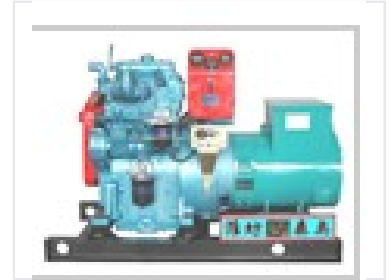

# Diesel Power Generator Set

This diesel generator is designed for reliable power generation in various applications. It features a robust diesel engine coupled with a durable alternator, providing stable and efficient electrical output.

### Reliable Diesel Power Generation

This robust diesel generator set is engineered to provide stable and efficient electrical output for a wide range of industrial, commercial, and residential applications. Mounted on a durable base frame, the unit is designed for easy installation and effective vibration dampening. It serves as a dependable power source for both emergency backup during outages and continuous operation in remote locations.

### Key Components

- Diesel Engine
- Durable Alternator
- Integrated Fuel Tank
- Air Cleaner System
- Exhaust System
- Control Panel