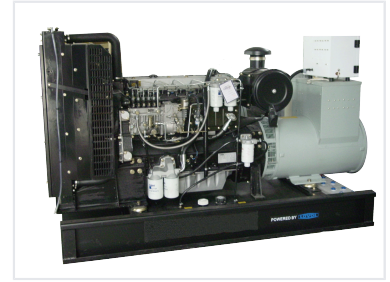

Diesel Power Generator Set

This diesel generator set provides a reliable and efficient power source suitable for various applications. It is designed with a durable enclosure for noise reduction and weather protection.

ADDITIONAL IMAGES

Overview

Reliable Power Generation Solution

This diesel generator set is engineered for robust performance and dependability, featuring an optimized combustion and fuel-supply system that maximizes efficiency. Designed for both prime and standby power needs, the unit includes a high-performance, brushless self-excited alternator with advanced protection capabilities. The integrated intelligent control system provides automated start/stop functionality, data measurement, and comprehensive alarm protection for seamless operation.