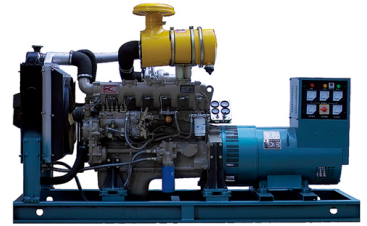

# Diesel Generator Set

This diesel generator set is a robust power generation solution designed for reliable performance in various applications. It features a heavy-duty diesel engine coupled with a high-efficiency alternator, ensuring stable power output.

### Robust Power Generation Solution

This diesel generator set is engineered for consistent and reliable power performance across diverse industrial and commercial applications. Built on a heavy-duty steel frame, it integrates a high-efficiency alternator with a robust engine to ensure stable output. Designed for both continuous and standby operations, it provides a dependable electrical source with an intuitive control panel for real-time monitoring.