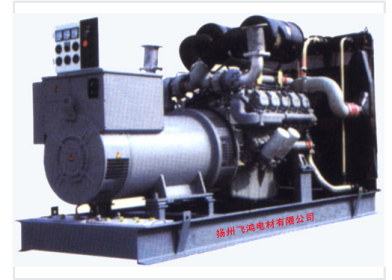

# Diesel Generator Set, 20kW-1200kW

High-performance diesel generator sets range in power from 20kW to 1200kW. Engineered for reliability and efficiency, these generator sets provide dependable power for a variety of applications.

### Dependable Industrial Power Solutions

This diesel generator series provides robust and reliable performance for a wide range of industrial and commercial applications. Engineered for efficiency, these units offer a cost-effective alternative to imported models without compromising on quality or operational stability. With versatile configurations available, including mobile and remote-controlled options, these systems are designed to meet diverse power supply requirements.