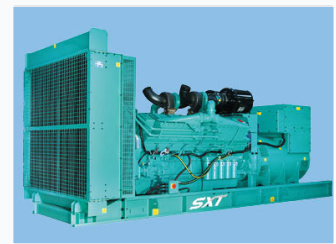

Diesel Generator Set

This diesel generator set provides reliable power for industrial and commercial use. It features a durable diesel engine coupled with an alternator, mounted on a sturdy base frame.

ADDITIONAL IMAGES

Product Overview

Industrial Power Solutions

This heavy-duty diesel generator set is engineered for maximum efficiency, economic operation, and convenient maintenance. Designed for both standby and prime power applications, it provides reliable energy for various industrial and commercial needs. Built to adhere to rigorous international standards, this unit ensures robust performance and seamless integration into existing power infrastructure.

Standards and Compliance

International Standards

ISO8528, ISO3046, IEC34

Construction

Hardware Components

- Robust diesel engine
- High-performance alternator
- Sturdy base frame
- Large capacity cooling radiator
- Integrated air filtration system
- Industrial exhaust system