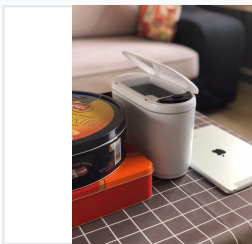

Desktop Touchless Sensor Trash Can

This desktop trash can offers hands-free operation with its smart sensor technology. The touchless design promotes hygiene and reduces the spread of germs.

ADDITIONAL IMAGES

Product Overview

Smart Desktop Waste Management

This portable touchless sensor trash can is designed for high-hygiene environments such as offices, cars, and home desktops. Featuring advanced motion-sensor technology, it allows for completely hands-free operation to reduce the spread of germs. Its compact ABS construction and sleek aesthetic make it a versatile solution for small-space waste disposal.

Technical Specifications

Material Composition

Component	Material
Body	ABS Plastic
Lid	ABS Plastic

Power Requirements

2 x AA size batteries (not included)

Key Features

Core Functionalities

- Automatic motion sensor lid
- Soft-close quiet operation
- Fingerprint-resistant surface
- Stay-open function for extended use
- Integrated liner ring to secure bags