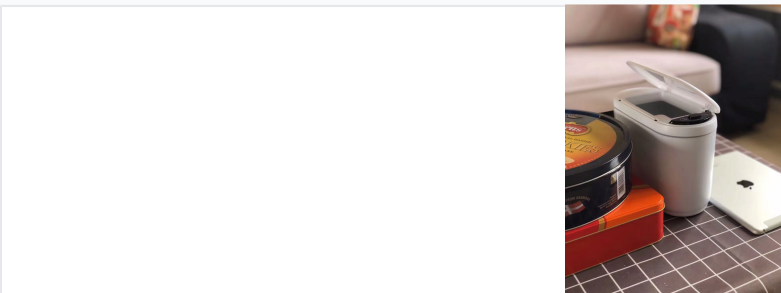

Desktop Touchless Sensor Trash Can

This desktop trash can offers hands-free operation with its smart sensor technology. The touchless design promotes hygiene and reduces the spread of germs.

ADDITIONAL IMAGES

Product Overview

Smart Desktop Waste Management

This portable touchless sensor trash can is designed for high-hygiene environments such as offices, cars, and home desktops. Featuring advanced motion-sensor technology, it allows for completely hands-free operation to reduce the spread of germs. Its compact ABS construction and sleek aesthetic make it a versatile solution for small-space waste disposal.

Technical Specifications

Material Composition

Component	Material
Body	ABS Plastic
Lid	ABS Plastic

Power Requirements

2 x AA size batteries (not included)

Key Features

Core Functionalities

- Automatic motion sensor lid
- Soft-close quiet operation
- Fingerprint-resistant surface
- Stay-open function for extended use
- Integrated liner ring to secure bags