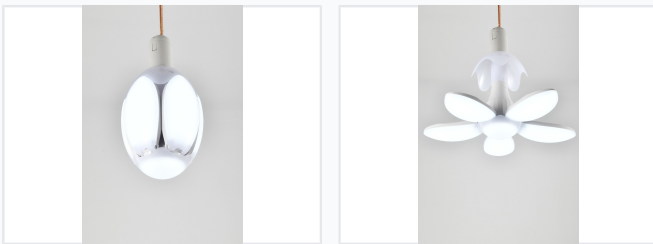

Deformable Egg LED Light

This deformable LED light can transform from an egg shape to a flower shape. It uses a high-quality LED light source, ensuring low light attenuation and a long life.

ADDITIONAL IMAGES

Product Overview

Versatile Deformable Lighting

This innovative LED light features a unique deformable egg-shaped design that allows for adjustable lighting angles and customized coverage. Engineered with 176 high-efficiency SMD2835 LED chips, it delivers powerful 45W illumination suitable for various indoor applications. Its modern aesthetic and energy-efficient performance make it an ideal solution for both task and ambient lighting needs.

Technical Specifications

Power Consumption

45 W

Rated Power

Color Temperature Options

- 3000-3500K (Warm White)
- 6000-6500K (Cool White)

Operating Voltage	85-265V
LED Quantity	176
Base Compatibility	E27, E26