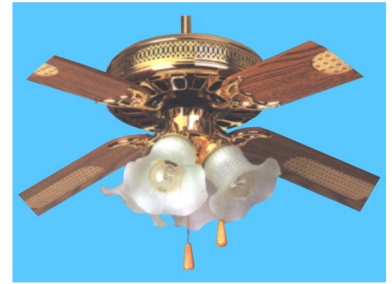

Decorative Ceiling Fan with Light Kit

This ceiling fan provides air circulation and ambient lighting for indoor spaces. It features four wooden blades with ornate, gold-colored metal accents and a dual-light kit with flower-shaped shades.

Product Overview

Elegant Decorative Ceiling Fan

This decorative ceiling fan combines functional air circulation with sophisticated aesthetic appeal. Featuring four wooden blades and ornate gold-colored metal detailing, it serves as a statement piece for interior spaces. The integrated dual light kit, complete with flower-shaped shades, provides both illumination and style, making it an ideal choice for residential or commercial decor.

Design & Construction

Number of Blades	4
Blade Material	Wood
Housing Finish	Gold-colored metal

Lighting

Number of Light Fixtures	2
Shade Style	Flower-shaped

Control & Operation

Control Functions

- Fan Speed Control
- Light On/Off