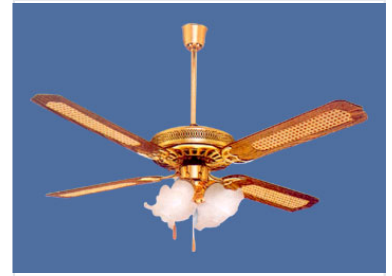

Decorative Ceiling Fan with Integrated Lighting

This decorative ceiling fan provides ventilation and illumination. It features wooden-style blades, a golden motor housing, and frosted glass lampshades.

Product Overview

Elegant Comfort and Illumination

This decorative ceiling fan seamlessly blends functional ventilation with sophisticated ambient lighting. Featuring a striking golden motor housing and wood-style blades with unique edge patterning, it serves as a stylish centerpiece for any indoor space. The integrated three-lamp design provides soft, diffused illumination, making it an ideal dual-purpose fixture for living areas and bedrooms.

Design & Aesthetics

Finish	Golden finish on motor housing and blade brackets
Blade Style	Wood-style with patterned edges
Number of Blades	4

Lighting

Number of Lamps	3
Shade Material	Frosted glass

Usage & Installation

Application	Indoor, Residential, Ventilation, Lighting
-------------	--