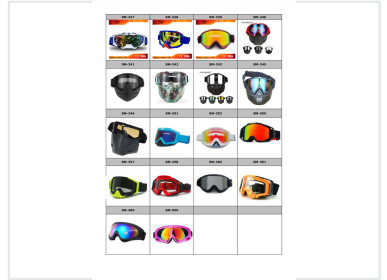

Cycling and Dust Protection Goggles

These goggles are designed for cycling and provide protection against dust and debris. They offer a secure fit and clear vision for motorcycle riding and various outdoor activities.

ADDITIONAL IMAGES

Product Overview

Professional Eye Protection Solutions

These versatile cycling and dust protection goggles are engineered for high-performance outdoor activities, including motorcycle riding and industrial tasks. Constructed from durable PC material, they feature advanced anti-fog technology to ensure clear, unobstructed vision in challenging environmental conditions. With a wide range of available models, these goggles provide reliable protection against wind, dust, and debris while maintaining a comfortable and secure fit.