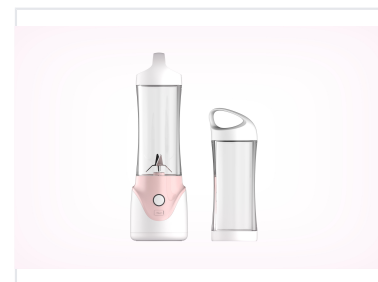

Cordless Personal Blender

This portable blender is designed for on-the-go use, allowing you to blend smoothies, shakes, and juices wherever you are. It features a compact design with a rechargeable battery, making it ideal for travel, gym, or office use.

ADDITIONAL IMAGES

Product Overview

Portable Blending Solution

This cordless personal blender is engineered for maximum versatility, allowing for seamless blending of smoothies, protein shakes, juices, and baby food anywhere from the gym to the office. Featuring a durable Tritan jar and high-efficiency stainless steel blades, it offers a robust performance in a compact, travel-friendly form factor. The user-friendly one-touch operation and leak-proof design ensure a hassle-free experience for health-conscious professionals on the move.

- Cordless operation
- One-touch button control
- Leak-proof lid
- Easy-to-clean components
- Lightweight design

Best For

Travel • Gym • Office

| | |
|----------------------|--|
| Primary Applications | Smoothies, Protein Shakes, Juices, Baby Food |
|----------------------|--|