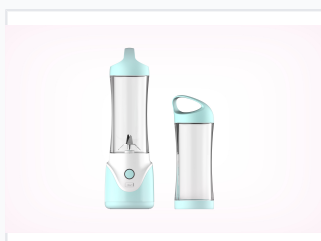

Cordless Personal Blender

This portable blender is designed for on-the-go use, allowing you to blend smoothies, shakes, and juices wherever you are. It features a compact design with a rechargeable battery, making it ideal for travel, gym, or office use.

ADDITIONAL IMAGES

Product Overview

Portable Blending Solution

This cordless personal blender is engineered for maximum versatility, allowing for seamless blending of smoothies, protein shakes, juices, and baby food anywhere from the gym to the office. Featuring a durable Tritan jar and high-efficiency stainless steel blades, it offers a robust performance in a compact, travel-friendly form factor. The user-friendly one-touch operation and leak-proof design ensure a hassle-free experience for health-conscious professionals on the move.

- Cordless operation
- One-touch button control
- Leak-proof lid
- Easy-to-clean components
- Lightweight design

Best For

Travel • Gym • Office

| | |
|----------------------|--|
| Primary Applications | Smoothies, Protein Shakes, Juices, Baby Food |
|----------------------|--|