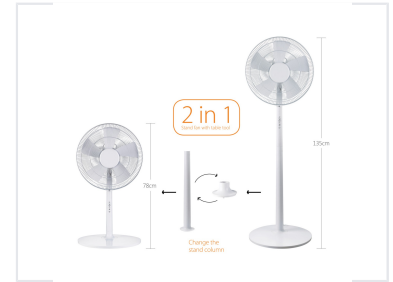

# Convertible 2-in-1 Electric Fan

This versatile fan easily converts from a stand fan to a table fan by changing the stand column. It features adjustable height and oscillation for customized comfort.

## ADDITIONAL IMAGES

### Versatile Cooling Solution

This convertible 2-in-1 electric fan offers a flexible design that easily transitions between a standing fan and a table-top unit. With a robust 55W motor, it provides efficient air circulation suitable for various residential or office environments. The unit features multiple operating modes and adjustable settings to ensure customized comfort for any room layout.

### Adjustable Height

<b>78 cm</b> Table Fan Height	<b>135 cm</b> Stand Fan Height
----------------------------------	-----------------------------------