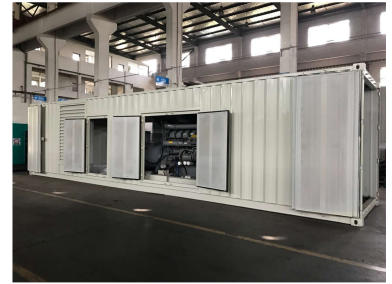

Containerized Diesel Generator Set

These containerized diesel generator sets are available in 20-foot and 40-foot options, ranging from 798-1250kVA and 1100-2475kVA respectively. The units offer optimal protection and fluid containment within a minimized footprint, while also being sound attenuated.

ADDITIONAL IMAGES

Overview

Containerized Diesel Generator Solutions

These containerized diesel generator sets offer a robust, all-in-one power solution designed for demanding industrial and commercial environments. Available in 20-foot and 40-foot configurations, these units provide power outputs ranging from 798kVA to 2475kVA. The integrated design ensures optimal unit protection, sound attenuation, and environmental safety through fluid containment, making them ideal for immediate outdoor deployment without the need for complex installation.

Key Features

Container Options

- 20-foot sets (798-1250kVA)
- 40-foot sets (1100-2475kVA)

Operational Advantages

Sound Attenuated, Fluid Containment Design, Outdoor Ready, Easy Transport, No Installation Required, Environmental Protection