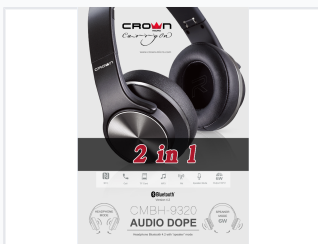

ADDITIONAL IMAGES

Overview

Comprehensive Computing Solutions

This versatile computer peripheral set offers a complete solution for desktop and mobile computing needs. The collection includes high-performance input devices, a unique 2-in-1 audio system, and a variety of chassis options for system builds. Designed for both productivity and entertainment, these components provide reliable performance for professional and personal use.

Peripherals

Input Device Types

Wireless Mouse, Gaming Mouse, Wired Mouse, Gaming Keyboard, Standard Keyboard, Keyboard and Mouse Combo

Audio System

Key Features

- 2-in-1 Headphone and Speaker functionality
- Bluetooth Version 4.2
- NFC Quick Pairing
- TF Card Support
- MP3 Playback
- Built-in FM Radio
- Integrated Microphone for calls

Speaker Output

6 W

Total Power

3 W

Per Channel