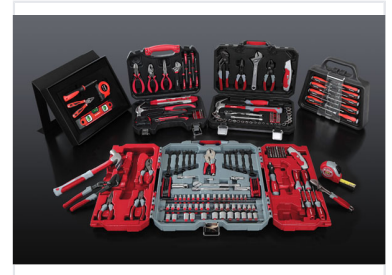

# Comprehensive Hand Tool Set

This comprehensive tool set includes a wide array of essential hand tools for various tasks. The tools are organized in a durable, portable case for easy storage and transport.

### Professional-Grade Versatility

This comprehensive hand tool set provides a vast array of essential instruments designed for versatility across various professional and DIY tasks. The collection includes high-quality pliers, screwdrivers, wrenches, hammers, and precise measuring tools, along with a diverse selection of sockets and bits. Each tool is housed within a durable, portable case, ensuring superior organization, protection, and ease of transport for mobile technicians or organized workshop storage.