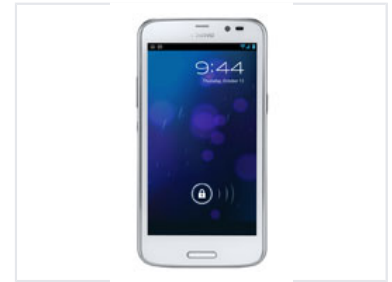

Compact White Casing Smartphone

This electronics information product features a smartphone design with a user-friendly interface. The phone has a white casing with silver accents and includes a front-facing camera.

Product Overview

Compact Smartphone Design

This compact smartphone features a clean white casing accented with elegant silver detailing. Designed for ease of use, it offers a straightforward interface with essential connectivity indicators. Its streamlined form factor makes it a practical choice for users seeking a reliable and aesthetically pleasing mobile device.

Design & Build

Casing Color	White
Accent Finish	Silver
Form Factor	Compact

Display & Interface

Interface Features	Lock Screen, Time Display, Date Display, Signal Strength Indicator
--------------------	--