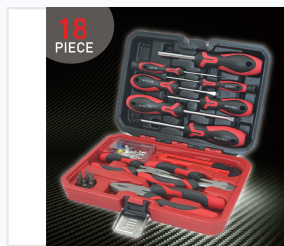

Compact Tool Set with Dual-Color Case

This compact tool set provides a variety of essential tools in a durable, dual-color case. It is designed for home repairs, DIY projects, and on-the-go maintenance.

ADDITIONAL IMAGES

Product Overview

Versatile Professional Tool Solutions

This professional-grade tool collection offers three specialized configurations tailored for specific trade requirements: a 79-piece drilling and fastening kit, an 18-piece general household set, and a 30-piece electrician's toolkit. Each set is housed in a durable, dual-color Blow Molded Case (BMC) designed for high impact resistance, organized portability, and professional on-site storage. Ergonomic handles ensure comfort during extended use, making these sets ideal for maintenance, construction, and residential repair applications.

Build Features

Dual-color Case • Impact Resistant BMC • Ergonomic Grip • Magnetic Holders

Series Options

79PC Drill & Bit Set, 18PC Household Set, 30PC Electrician Kit

79PC Drilling & Fastening

Set Composition

18PC Household Tool Set

Included Tools

- 4pc Screwdrivers (2 Phillips, 2 Slotted)
- 2pc Precision screwdrivers (Phillips/Slotted)
- 6-inch Diagonal Plier
- 6-inch Long Nose Plier
- 7-inch Linesman Pliers
- 18mm Snap-off Knife
- 30pc Hardware assortment in plastic case