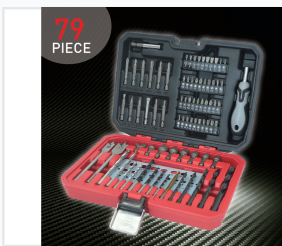

Compact Tool Set with Dual-Color Case

This compact tool set provides a variety of essential tools in a durable, dual-color case. It is designed for home repairs, DIY projects, and on-the-go maintenance.

ADDITIONAL IMAGES

Product Overview

Versatile Professional Tool Solutions

This professional-grade tool collection offers three specialized configurations tailored for specific trade requirements: a 79-piece drilling and fastening kit, an 18-piece general household set, and a 30-piece electrician's toolkit. Each set is housed in a durable, dual-color Blow Molded Case (BMC) designed for high impact resistance, organized portability, and professional on-site storage. Ergonomic handles ensure comfort during extended use, making these sets ideal for maintenance, construction, and residential repair applications.

Build Features

Dual-color Case • Impact Resistant BMC • Ergonomic Grip • Magnetic Holders

Series Options

79PC Drill & Bit Set, 18PC Household Set, 30PC Electrician Kit

79PC Drilling & Fastening

Set Composition

18PC Household Tool Set

Included Tools

- 4pc Screwdrivers (2 Phillips, 2 Slotted)
- 2pc Precision screwdrivers (Phillips/Slotted)
- 6-inch Diagonal Plier
- 6-inch Long Nose Plier
- 7-inch Linesman Pliers
- 18mm Snap-off Knife
- 30pc Hardware assortment in plastic case