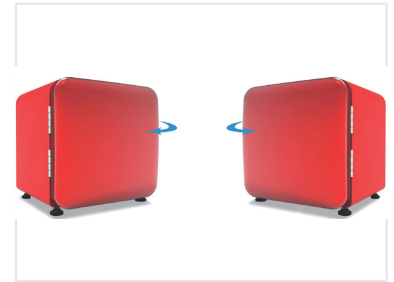

Compact Tabletop Refrigerator with Customizable Door

This is a compact refrigerator designed for tabletop use, offering convenience in a small package. It features a customizable door panel and is ideal for personal spaces.

Product Overview

Compact Cooling Solution

This versatile tabletop refrigerator offers a sleek and space-saving design perfect for offices, dorms, and personal use. Available in multiple capacities and a vibrant color palette, it seamlessly integrates into any interior aesthetic. Engineered for convenience, the unit features a reversible door and optional enhancements like an interior LED lamp and external handle to suit specific user needs.

Technical Specifications

Color Selection

- White
- Black
- Green
- Blue
- Red

Available Capacities

50L, 70L, 90L

Design & Features

Optional Enhancements

Outside Handle • Interior LED Lamp

Door Type

Reversible