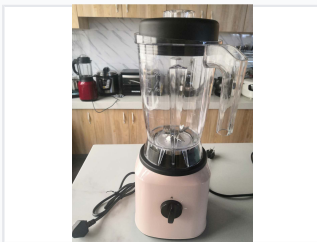

Compact Personal Blender

This mini blender is designed for efficient food processing and blending. It features stainless steel blades and a clear, graduated blending jar with a capacity indicator up to 1250ml.

ADDITIONAL IMAGES

Overview

Compact Personal Blender

This compact personal blender is designed for efficient food processing and daily blending tasks in home environments. Constructed from food-grade PP material, it features a durable blending jar and a robust 800W full copper motor. The unit is built for safety and reliability, holding both CE and CB certifications, making it a trusted choice for international markets.

Technical Specifications

Motor Power

800 W

Rated Power

Motor Type	7630 Full Copper Motor
Jar Capacity	2 L
Material	Food-grade PP

Compliance & Market

Certifications	CE, CB
Export Reach	30+ Countries

Features