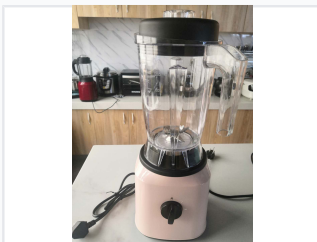

# Compact Personal Blender

This compact blender is designed for personal use. It features stainless steel blades and a durable plastic jug with measurement markings, ideal for smoothies and shakes.

## ADDITIONAL IMAGES

### Compact Personal Blender

Designed for efficient home use, this compact personal blender is perfect for creating smoothies, shakes, and small-batch beverages. It features a robust 800W full copper motor paired with a durable 2.0L food-grade PP cup, ensuring reliable performance for daily tasks. With international safety certifications including CE and CB, this model has been successfully exported to over 30 countries.