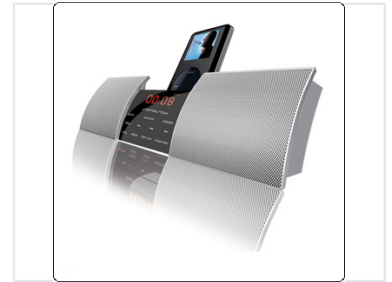

Clock Radio with Universal Dock

This clock radio features a universal dock for compatible devices. It also includes an integrated digital clock display, FM radio functionality, and built-in speakers for audio playback.

Overview

Modern Audio & Charging Solution

This versatile clock radio combines a sleek, modern aesthetic with practical functionality for any bedroom or office. Featuring a universal docking station, it allows users to conveniently charge and play music from their iPad or iPhone devices. The unit includes an integrated digital clock display, reliable FM radio capabilities, and high-quality built-in speakers for clear audio playback.

Key Features

Core Functionalities

- Universal docking station for Apple devices
- Integrated digital clock display
- Built-in FM radio tuner
- Integrated speaker system

Design & Aesthetics

Design Style

Modern • Curved Speaker Grills

Color Scheme

Silver, Black

Controls

Control Panel

- Volume Control
- Menu Navigation
- Repeat/Random Playback
- Power/Standby
- Function Selection
- Auxiliary Mode