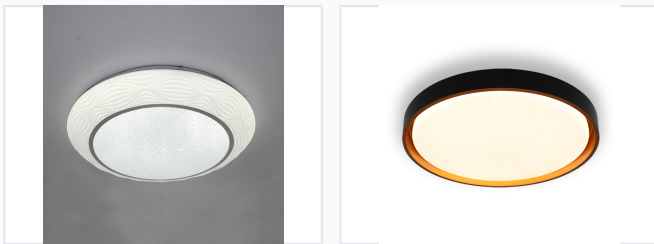

## Circular LED Ceiling Fixture

This LED ceiling light features a sleek, modern design suitable for indoor use in homes or businesses. The low-profile light provides uniform and energy-efficient illumination.

### ADDITIONAL IMAGES

#### Modern Circular LED Lighting Solution

This circular LED ceiling fixture combines a sleek, modern aesthetic with versatile functionality, making it an excellent choice for residential and commercial indoor spaces. Featuring a durable aluminum and acrylic construction, it offers adjustable brightness and color temperature control via remote, including a convenient night light mode. Its low-profile design ensures uniform illumination while maintaining energy efficiency.

### Physical Specifications

Dimensions	D495 x H65 mm
Materials	Aluminum, Acrylic