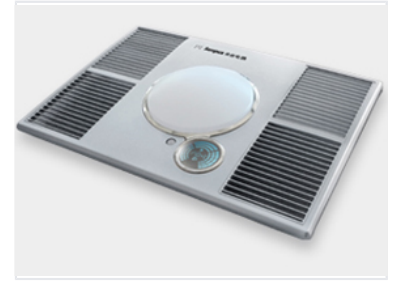

Ceiling-Mounted Bathroom Heater with Light and Ventilation

This ceiling-mounted bathroom heater provides warmth and illumination. It integrates ventilation for efficient air circulation within the bathroom.

Product Overview

Integrated Bathroom Climate Control

This multifunctional ceiling-mounted unit combines powerful heating, efficient ventilation, and integrated lighting into a single, sleek design. Engineered for bathroom environments, it optimizes air circulation while maintaining comfortable temperatures. The modern aesthetic ensures it integrates seamlessly into contemporary residential or commercial bathroom installations.

Technical Specifications

Model Series	B-10/20
Material	PC (Polycarbonate)

Features

Design Highlights

- Ceiling-mounted installation
- Central integrated lighting
- Dual-side ventilation grilles
- Sleek modern profile

Core Functions	Heating, Ventilation, Lighting
----------------	--------------------------------