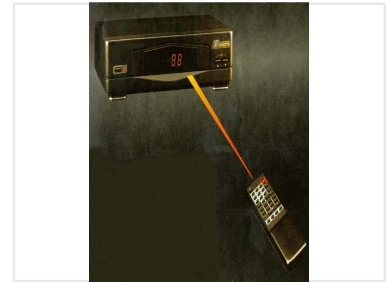

# CATV Converter Box with Remote Control

This CATV converter box decodes cable television signals for viewing on a standard television. It includes a remote control for convenient channel selection and settings adjustments.

### High-Performance CATV Conversion

This CATV converter box is designed to seamlessly bridge cable television signals for optimal viewing. Featuring a sleek, compact black design, it integrates easily into any professional or home entertainment setup. The unit includes a digital channel display and comes with a dedicated remote control for convenient, user-friendly operation.

## Design & Interface

Display Type	Digital LED
Finish	Sleek Black
Control Interface	Remote Control, On-Device Buttons