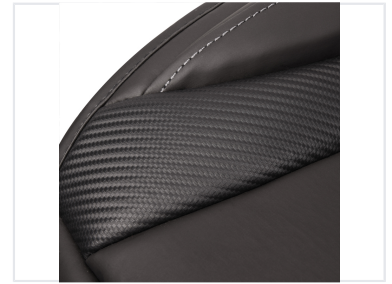

Carbon Fiber Sideless Car Seat Cushion

This carbon fiber sideless car seat cushion enhances driving comfort and style. Its sideless design ensures compatibility with various vehicle seats while promoting proper posture and reducing fatigue.

ADDITIONAL IMAGES

Product Overview

Premium Carbon Fiber Sideless Cushion

Enhance your driving experience with this premium carbon fiber patterned seat cushion. Designed for optimal comfort and style, the sideless architecture allows for universal compatibility with a wide range of vehicle seats. The ergonomic construction promotes proper posture and helps reduce fatigue during long drives, while the breathable materials ensure comfort even in warmer weather.

Design & Aesthetics

Material & Finish

Carbon fiber pattern with faux leather accents

Key Features

Sideless Design, Ergonomic Support, Breathable Fabric, Universal Fit

Usage & Benefits

Driving Benefits

- Reduces driving fatigue
- Promotes proper posture
- Easy installation
- Easy to clean and maintain