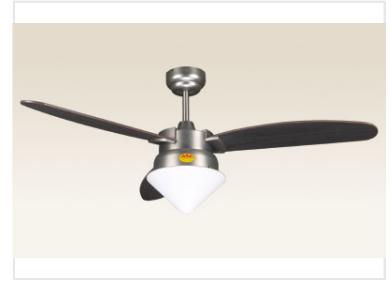

# Brushed Nickel Ceiling Fan with Light

This ceiling fan features a brushed nickel finish and three dark wooden blades. It includes an integrated light fixture, providing both cooling and illumination.

### Modern Comfort and Efficiency

This brushed nickel ceiling fan combines contemporary aesthetics with functional cooling and illumination. Designed with three dark wooden blades and an integrated light fixture, it offers a stylish solution for various interior spaces. Beyond its visual appeal, the fan is engineered to enhance air circulation, helping to optimize climate control and reduce energy consumption significantly when paired with air conditioning systems.

## Design & Aesthetics

Finish	Brushed Nickel
Blade Material	Dark Wood
Number of Blades	3