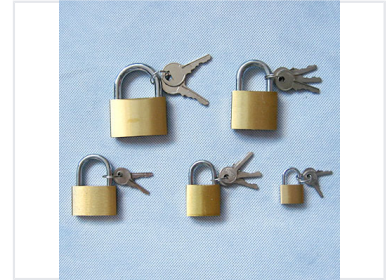

Brass Pin Tumbler Padlock Set

This set includes multiple brass padlocks in varying sizes, each with its corresponding keys. The padlocks feature a durable brass body and a silver-colored shackle.

Product Overview

Reliable Security Solution

This brass pin tumbler padlock set offers a versatile security solution for various applications. Featuring a durable brass body paired with a silver-colored shackle, these locks are designed for consistent performance. The set includes multiple sizes, ensuring you have the right fit for different locking needs, from small storage units to larger security requirements.

Technical Specifications

Set Contents

- 5 Brass Padlocks
- Corresponding keys for each padlock

Features