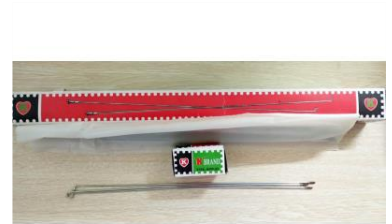

Bicycle Wheel Spokes

These bicycle wheel spokes are designed for durability and performance. Constructed from stainless steel, they offer corrosion resistance and reliable support for various wheel sizes and bicycle types.

Product Overview

High-Performance Bicycle Spokes

These high-quality bicycle spokes are engineered for durability, performance, and long-lasting reliability. Constructed from premium stainless steel, they are designed to resist corrosion and provide optimal strength for various wheel sizes. Each set includes matching nipples and comes in convenient color box packaging, making them an ideal choice for maintaining wheel integrity on both road and mountain bikes.

Technical Specifications

Included Components

- Spokes
- Nipples

Packaging & Logistics

Packaging

Color Box