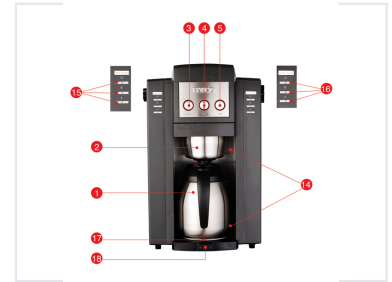

Bean-to-Cup Coffee Maker with Built-In Grinder

This bean-to-cup coffee maker is designed for home and office use. It features a built-in grinder, allowing users to brew fresh coffee from whole beans.

Overview

Freshly Brewed Coffee at Your Fingertips

This bean-to-cup coffee maker is an ideal solution for both home and office environments, featuring an integrated grinder for the freshest possible brew. Its sleek, modern design houses a programmable timer and adjustable strength settings to cater to diverse professional preferences. The inclusion of a thermal carafe ensures that beverages remain at the optimal temperature for extended periods without loss of flavor.

Core Performance

Key Features

12 Cups

Cup Capacity

1

Built-in Grinder

Technical Specifications

Grinder System	Integrated Bean-to-Cup Grinder
Carafe Type	Thermal Insulation
Reservoir Design	Removable for easy filling and cleaning

Customization & Control

Control Options

- Programmable Timer
- Adjustable Brew Strength Settings
- Automatic Grinding and Brewing

Design

Design Style

Sleek • Modern • Professional

Application

Recommended Environments	Office, Home, Hospitality
--------------------------	---------------------------