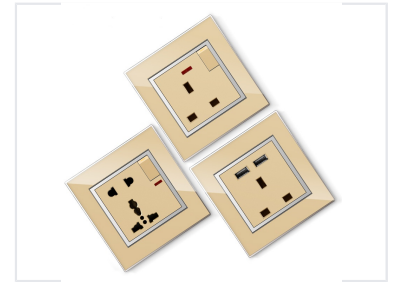

Azerbaijan Standard 16A Socket Outlet and Light Switch

This is a BS standard socket outlet and light switch designed for use in Azerbaijan. It features a 16A 2P+E socket outlet and a square light switch and is suitable for 220V-250V power supply.

ADDITIONAL IMAGES

Overview

Premium Electrical Solutions for Azerbaijan

This high-quality electrical set is specifically designed to meet BS standards for the Azerbaijan market. Featuring a sophisticated acrylic golden copper finish, the unit combines a 16A 2P+E socket outlet with a square light switch for a cohesive aesthetic. Engineered for reliability, it operates seamlessly within a 220V-250V range, making it an ideal choice for modern residential and commercial interiors.