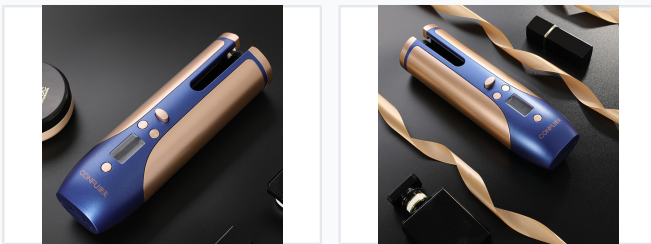

# Automatic Cordless Hair Curler

This automatic hair curler features adjustable temperature settings and a digital display. Its ceramic barrel ensures even heat distribution for creating smooth, long-lasting curls.

## ADDITIONAL IMAGES

### Professional Cordless Styling

This automatic cordless hair curler is engineered for convenience and professional-grade styling on the go. Featuring an advanced ceramic-coated barrel, it ensures even heat distribution to minimize hair damage while creating consistent, long-lasting curls. The device includes a digital LCD interface for precise temperature control and adjustable styling settings, making it suitable for a wide variety of hair types and lengths.

## Technical Specifications

Power Source	Battery powered (Cordless)
Barrel Material	Ceramic coating
Safety Features	Automatic shut-off, Even heat distribution, Safe operation