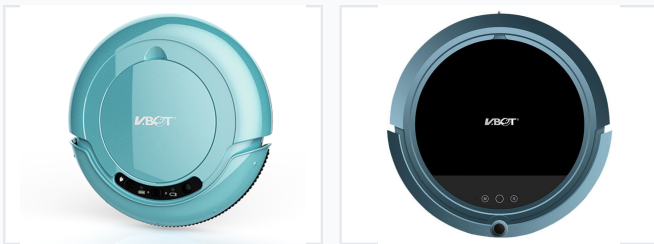

Automated Floor Cleaning Robot

This automated floor cleaning robot is designed for efficient and automated floor cleaning. It features various cleaning modes accessible through intuitive controls and includes a sensor suite for navigation and obstacle avoidance.

ADDITIONAL IMAGES

Product Overview

Efficient Automated Cleaning

This automated floor cleaning robot is designed for seamless maintenance across various indoor environments. It features a compact, low-profile design that allows it to reach under furniture, supported by advanced sensors for obstacle avoidance and edge detection. With multiple cleaning modes and high-performance suction capabilities, it provides a comprehensive solution for managing dust, debris, and pet hair.

Technical Specifications

Performance Metrics

37 W Rated Power	100 min Min Working Time	2600 mAh Max Battery Capacity
----------------------------	------------------------------------	---

Input Voltage	100-240V
Charging Time	4 h
Operating Noise Level	65 dB