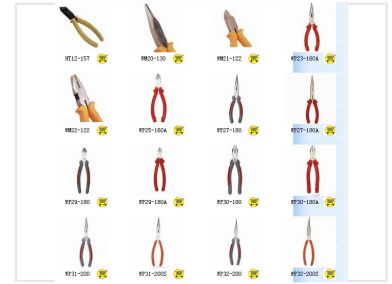

# Assorted Pliers Hand Tool Set

This set contains assorted pliers for multiple uses. The tools are suitable for electrical work, jewelry making, and general repairs.

### Professional Versatility

This assorted pliers hand tool set provides a comprehensive selection of essential tools, including long nose, cutting, and combination pliers. Designed to meet the demands of various professional applications, these tools are ideal for electrical work, jewelry making, and precision general repairs. The ergonomic design and varied sizes ensure suitability for diverse tasks in both industrial and workshop environments.