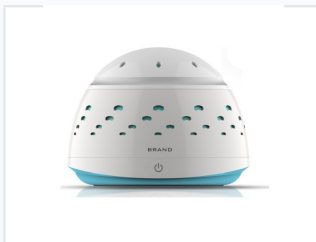

Aromatherapy Diffuser with Soothing Light Projection

This aromatherapy diffuser promotes relaxation and enhances sleep quality. It features a dome-shaped design with decorative perforations that project a soothing light pattern.

ADDITIONAL IMAGES

Product Overview

Soothing Sleep Environment

The Easy Sleeper Model JES-01 is designed to create a tranquil environment conducive to restful sleep. Featuring a unique dome-shaped design with decorative light projection, it combines aromatherapy with ambient lighting. With adjustable sound settings and a user-friendly interface, this device is an ideal addition to any bedroom or relaxation space.

Technical Specifications

Model Number	JES-01
Power Consumption	10 W
Voltage Compatibility	120V, 220-240V

Features

Key Features

- Unique design with outlook patent
- Soothing light projection
- 2 speed sound settings for sleep aid
- Aromatherapy diffusion