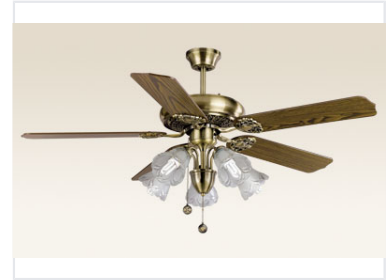

Antique Brass Finish Ceiling Fan with Light

This elegant ceiling fan features an antique brass finish and five wooden blades. It includes an integrated light kit with multiple tulip-shaped glass shades, providing ambient illumination.

Product Overview

Vintage Elegance Meets Energy Efficiency

This antique brass finish ceiling fan combines classic aesthetic appeal with practical climate control solutions. Designed with five wooden blades and an integrated tulip-style light kit, it serves as both a functional cooling device and a decorative centerpiece. By optimizing air circulation, this fan helps reduce reliance on air conditioning systems, potentially lowering energy consumption by up to 40%.

Design & Aesthetics

Finish	Antique Brass
Blade Material	Wood
Number of Blades	5
Light Kit Style	Tulip-shaped glass shades

Operation & Control

Control Type	Pull Chain
Speed Settings	Multiple

Energy Savings Analysis